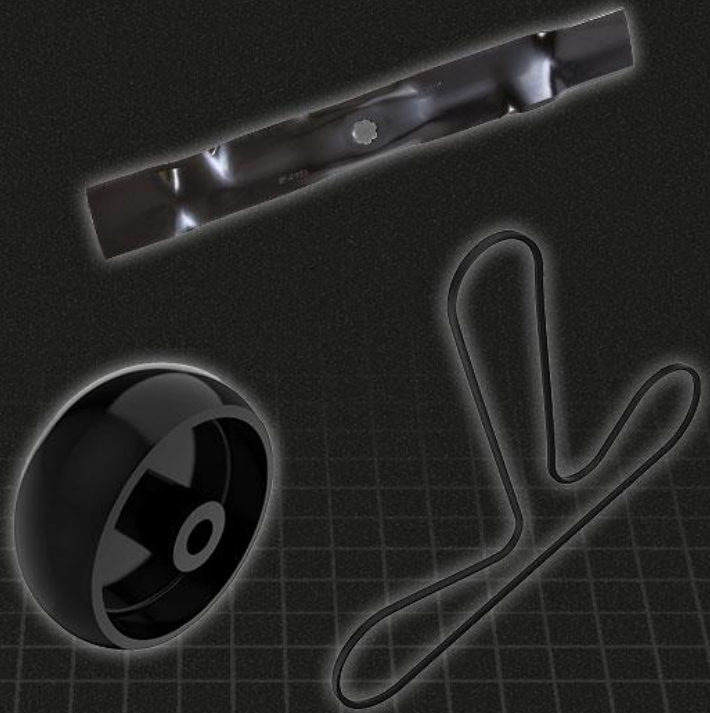

IT'S A PERFECT FIT

ALL JOHN
DEERE MOWER
DECK PARTS

**SAVE
15%***

* When you spend over \$50 on John Deere
Mower Deck parts at all participating Dealers

* Offer valid on qualifying Mower Deck Service Parts for John Deere mowers between 1 September 2024 and 30 November 2024 at participating John Deere dealers. Get 15% off when you spend over \$50 in a single transaction. Some restrictions may apply - contact us for details.